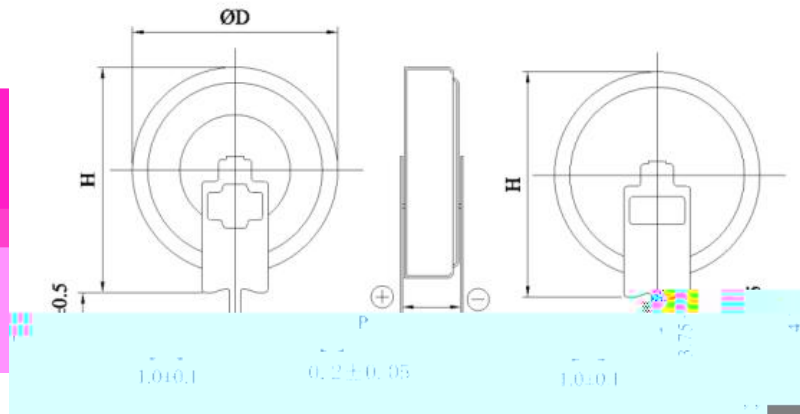

❖ Features

❖ Application

❖ General Characteristics

Items	Criteria

❖ Product Dimensions

Terminal: C

Size:

Items	Criteria	Items	Criteria

Packing:

Part Number	Quantity (pcs)		Dimension (LxWxH) mm		Total weight

Terminal: H

Size:

Items	Criteria	Items	Criteria

Packing:

Part Number	Quantity (pcs)		Dimension (LxWxH) mm		Total weight

Terminal: V

Size:

Items	Criteria	Items	Criteria

Packing:

Part Number	Quantity (pcs)		Dimension (LxWxH) mm		Total weight

❖ Packing method

❖ How to order

GTSE-5R5-104ZC/H/V 1000pcs

GTSE-5R5-104ZC/H/V 1000pcs		