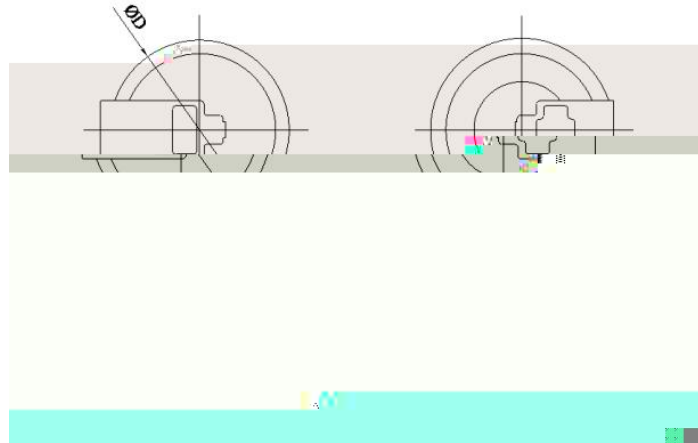

❖ Features

❖ Application

❖ General Characteristics

Items	Criteria

❖ Product Dimensions

Terminal: C

Size:

Items	Criteria	Items	Criteria

Packing:

Part Number	Quantity (pcs)		Dimension (LxWxH) mm		Total weight

Terminal: H

Size:

Items	Criteria	Items	Criteria

Packing:

Part Number	Quantity (pcs)		Dimension (LxWxH) mm		Total weight

Terminal: V

Size:

Items	Criteria	Items	Criteria

Packing:

Part Number	Quantity (pcs)		Dimension (LxWxH) mm		Total weight

❖ Packing method

❖ How to order

GTSE-5R5-104ZC/H/V 1000pcs

GTSE-5R5-104ZC/H/V 1000pcs		