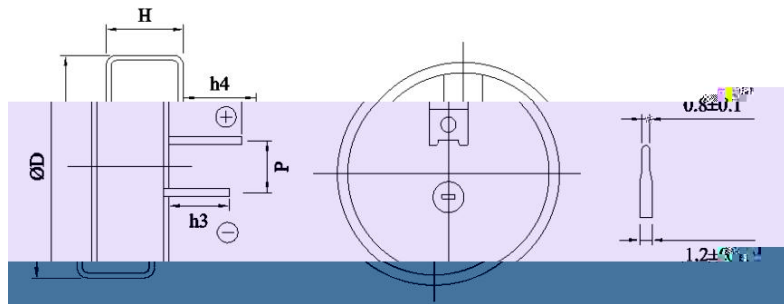

❖ Features

❖ Application

❖ General Characteristics

Items	Criteria

❖ Product Dimensions

Terminal: C

Size:

Items	Criteria	Items	Criteria

Packing:

Part Number	Quantity (pcs)		Dimension (LxWxH) mm		Total weight

Terminal: H

Size:

Items	Criteria	Items	Criteria

Packing:

Part Number	Quantity (pcs)		Dimension (LxWxH) mm		Total weight

Terminal: V

Size:

Items	Criteria	Items	Criteria

Packing:

Part Number	Quantity (pcs)		Dimension (LxWxH) mm		Total weight

❖ Packing method

❖ How to order

GTSE-5R5-104ZC/H/V 1000pcs

GTSE-5R5-104ZC/H/V 1000pcs		